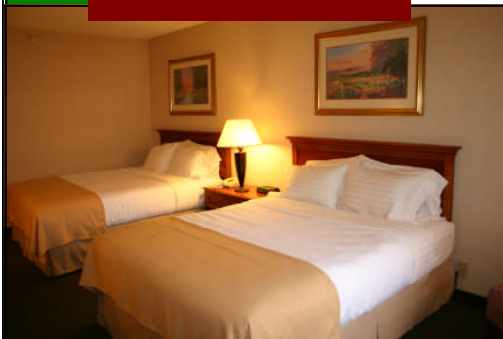

Ontario, Oregon

Team Rates
\$74 1 bed / **\$79** 2 beds
June-July-August
\$84 1 bed / \$89 2 beds

- **Free Deluxe Express Start® Breakfast Bar**
- Indoor Pool, Whirlpool & 24hr Fitness Center
- Sizzler Restaurant [1 block]
- Guest Laundry
- Bus Parking
- Less than 2 miles from TVCC

100% Non-Smoking

212 SE 10th St ♦ Ontario, OR
I-84 Exit 376A

For Reservations (541) 889-7100
www.hiexpress.com/ontarioor

Formerly
Holiday Inn Ontario

- **Restaurant & Lounge**
- **Upgrade to our Team Hot Breakfast Package for only \$10 more!**
- Seasonal Outdoor Heated Pool, Indoor Whirlpool & 24hr Fitness Center
- Bus Parking
- Less than 2 miles from TVCC

Team Rate
\$65 1 or 2 beds
June-July-August
\$75 1 or 2 beds

1249 Tapadera Ave. ♦ Ontario, OR
I-84 Exit 376B

For Reservations (541) 889-8621
www.choicehotels.com/hotel/OR174

Team Rate
\$50 1 or 2 beds

- **Free Hot Continental Breakfast**
- DJ's Family Restaurant on-site
- Seasonal Outdoor Heated Pool
- Team Menus [advance resv]
- Newly renovated rooms
- Located less than 2 miles from TVCC