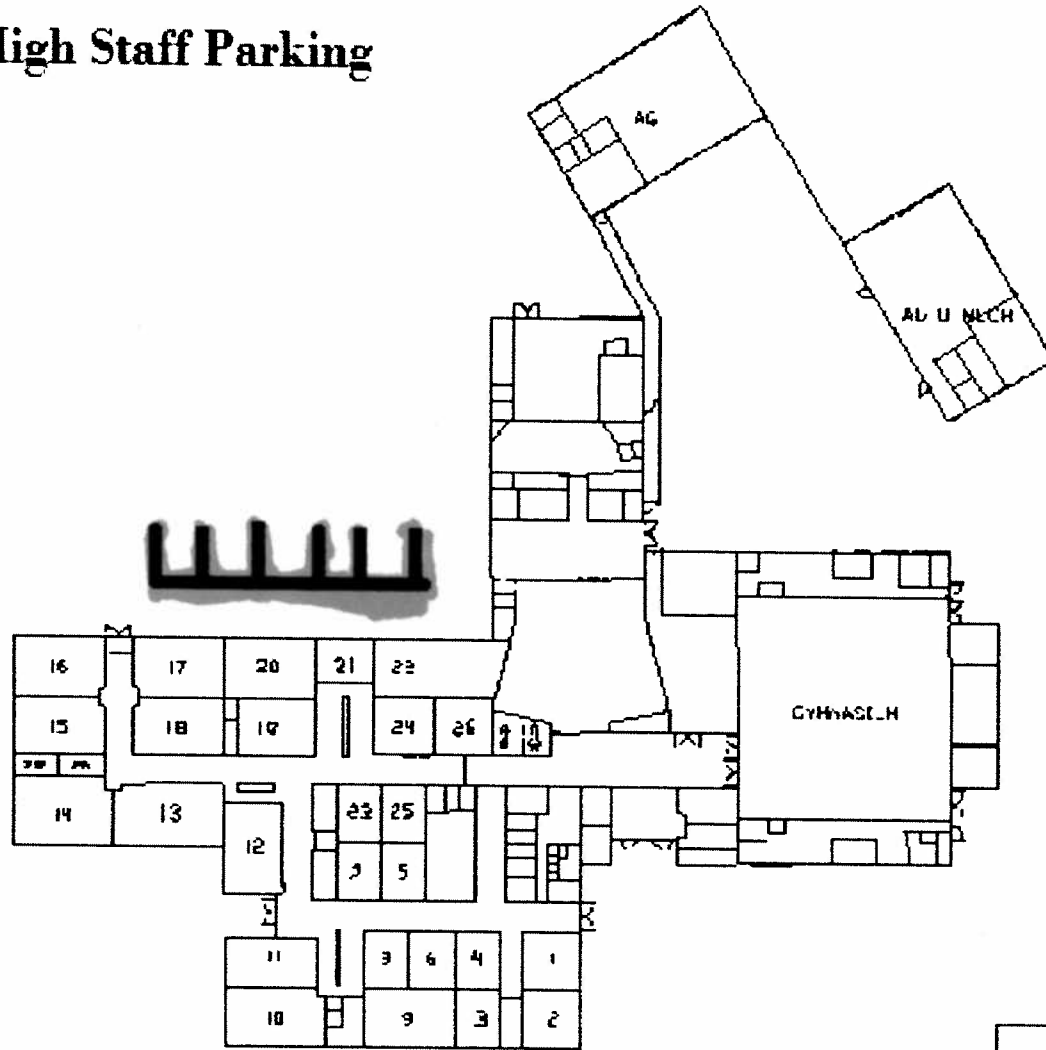

Weiser High Staff Parking

Students may NOT park in the staff/visitor areas.

First offense: \$10

Second offense: \$20 Fine

**Third offense:
Banned from Lot and suspension
for insubordination.**